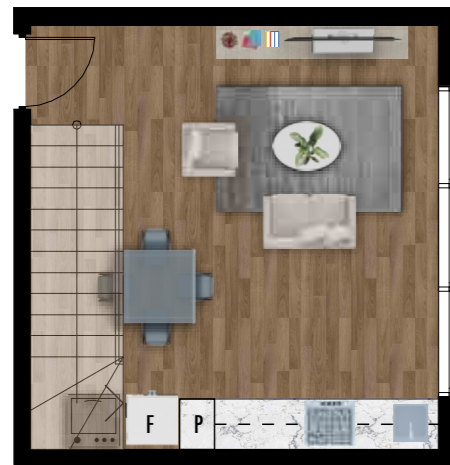

UNITY

1 BEDROOM, 1 BATHROOM

UTOPIA
SPACE

BOTTOM FLOOR