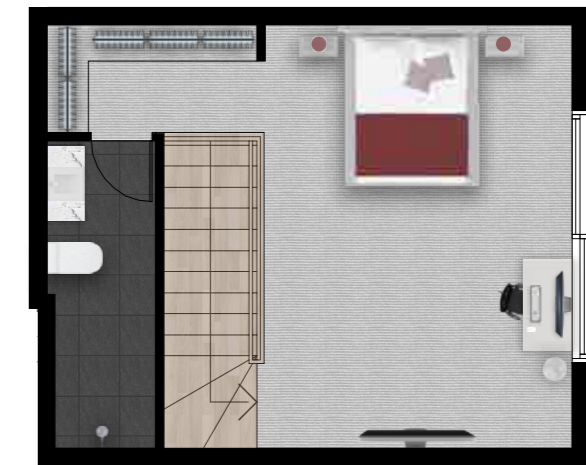

TOP FLOOR

TOTAL APARTMENT AREA 56m²

Lighter Scheme Represented
(1) Enclosed area
P - Pantry
F - Fridge