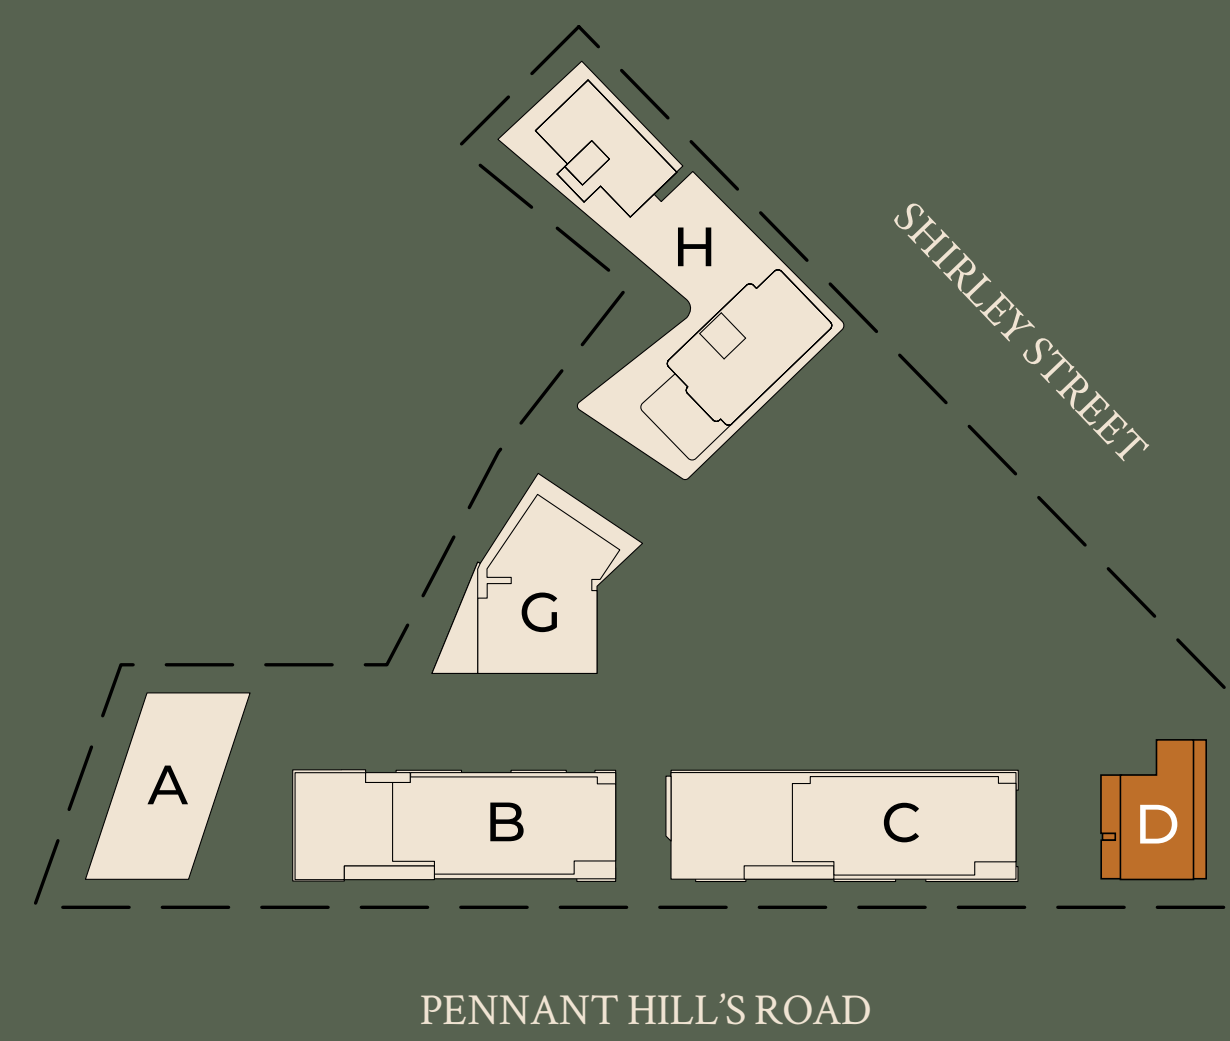

THE CARLING

LEVEL 2 - 6

- One Bed
- One Bed + MPR
- Two Bedroom
- Two Bed + MPR
- Three Bedroom

MERITON

202 - 602

Internal Area:	86 m ²
External Area:	10 m ²
Total Area:	96 m ²

201 - 601

Internal Area:	54 m ²
External Area:	8 m ²
Total Area:	62 m ²

203 - 603

Internal Area:	104 m ²
External Area:	12 m ²
Total Area:	116 m ²

204 - 604

Internal Area:	53 m ²
External Area:	8 m ²
Total Area:	61 m ²

205 - 605

Internal Area:	81 m ²
External Area:	10 m ²
Total Area:	91 m ²