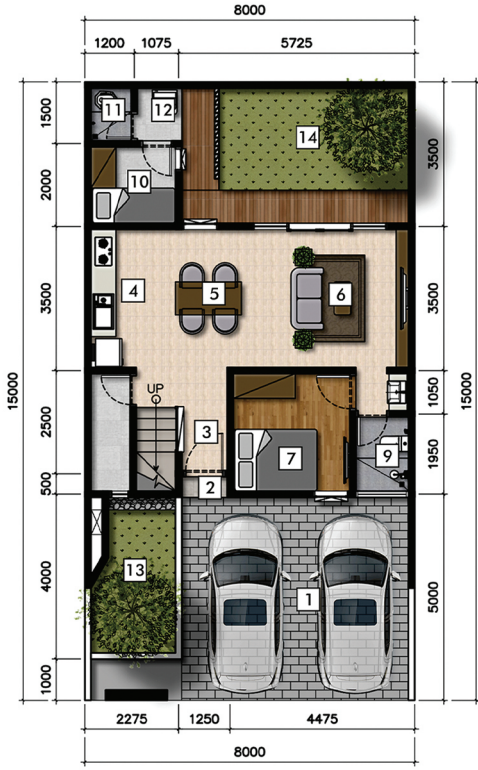

Primrose

LEGEND :

1. CARPORT
2. TERRACE
3. FOYER
4. KITCHEN
5. DINING AREA
6. LIVING AREA
7. BEDROOM
8. MASTER BEDROOM
9. BATHROOM
10. MAID BEDROOM
11. MAID BATHROOM
12. LAUNDRY AREA
13. GARDEN
14. YARD
15. BALCONY

LT : 120 m²
LB : 132 m²

- 3+1
- 3+1
- 2

Clubhouse

Public Pool

Café

Basketball Court

Jogging Track

Children's Playground