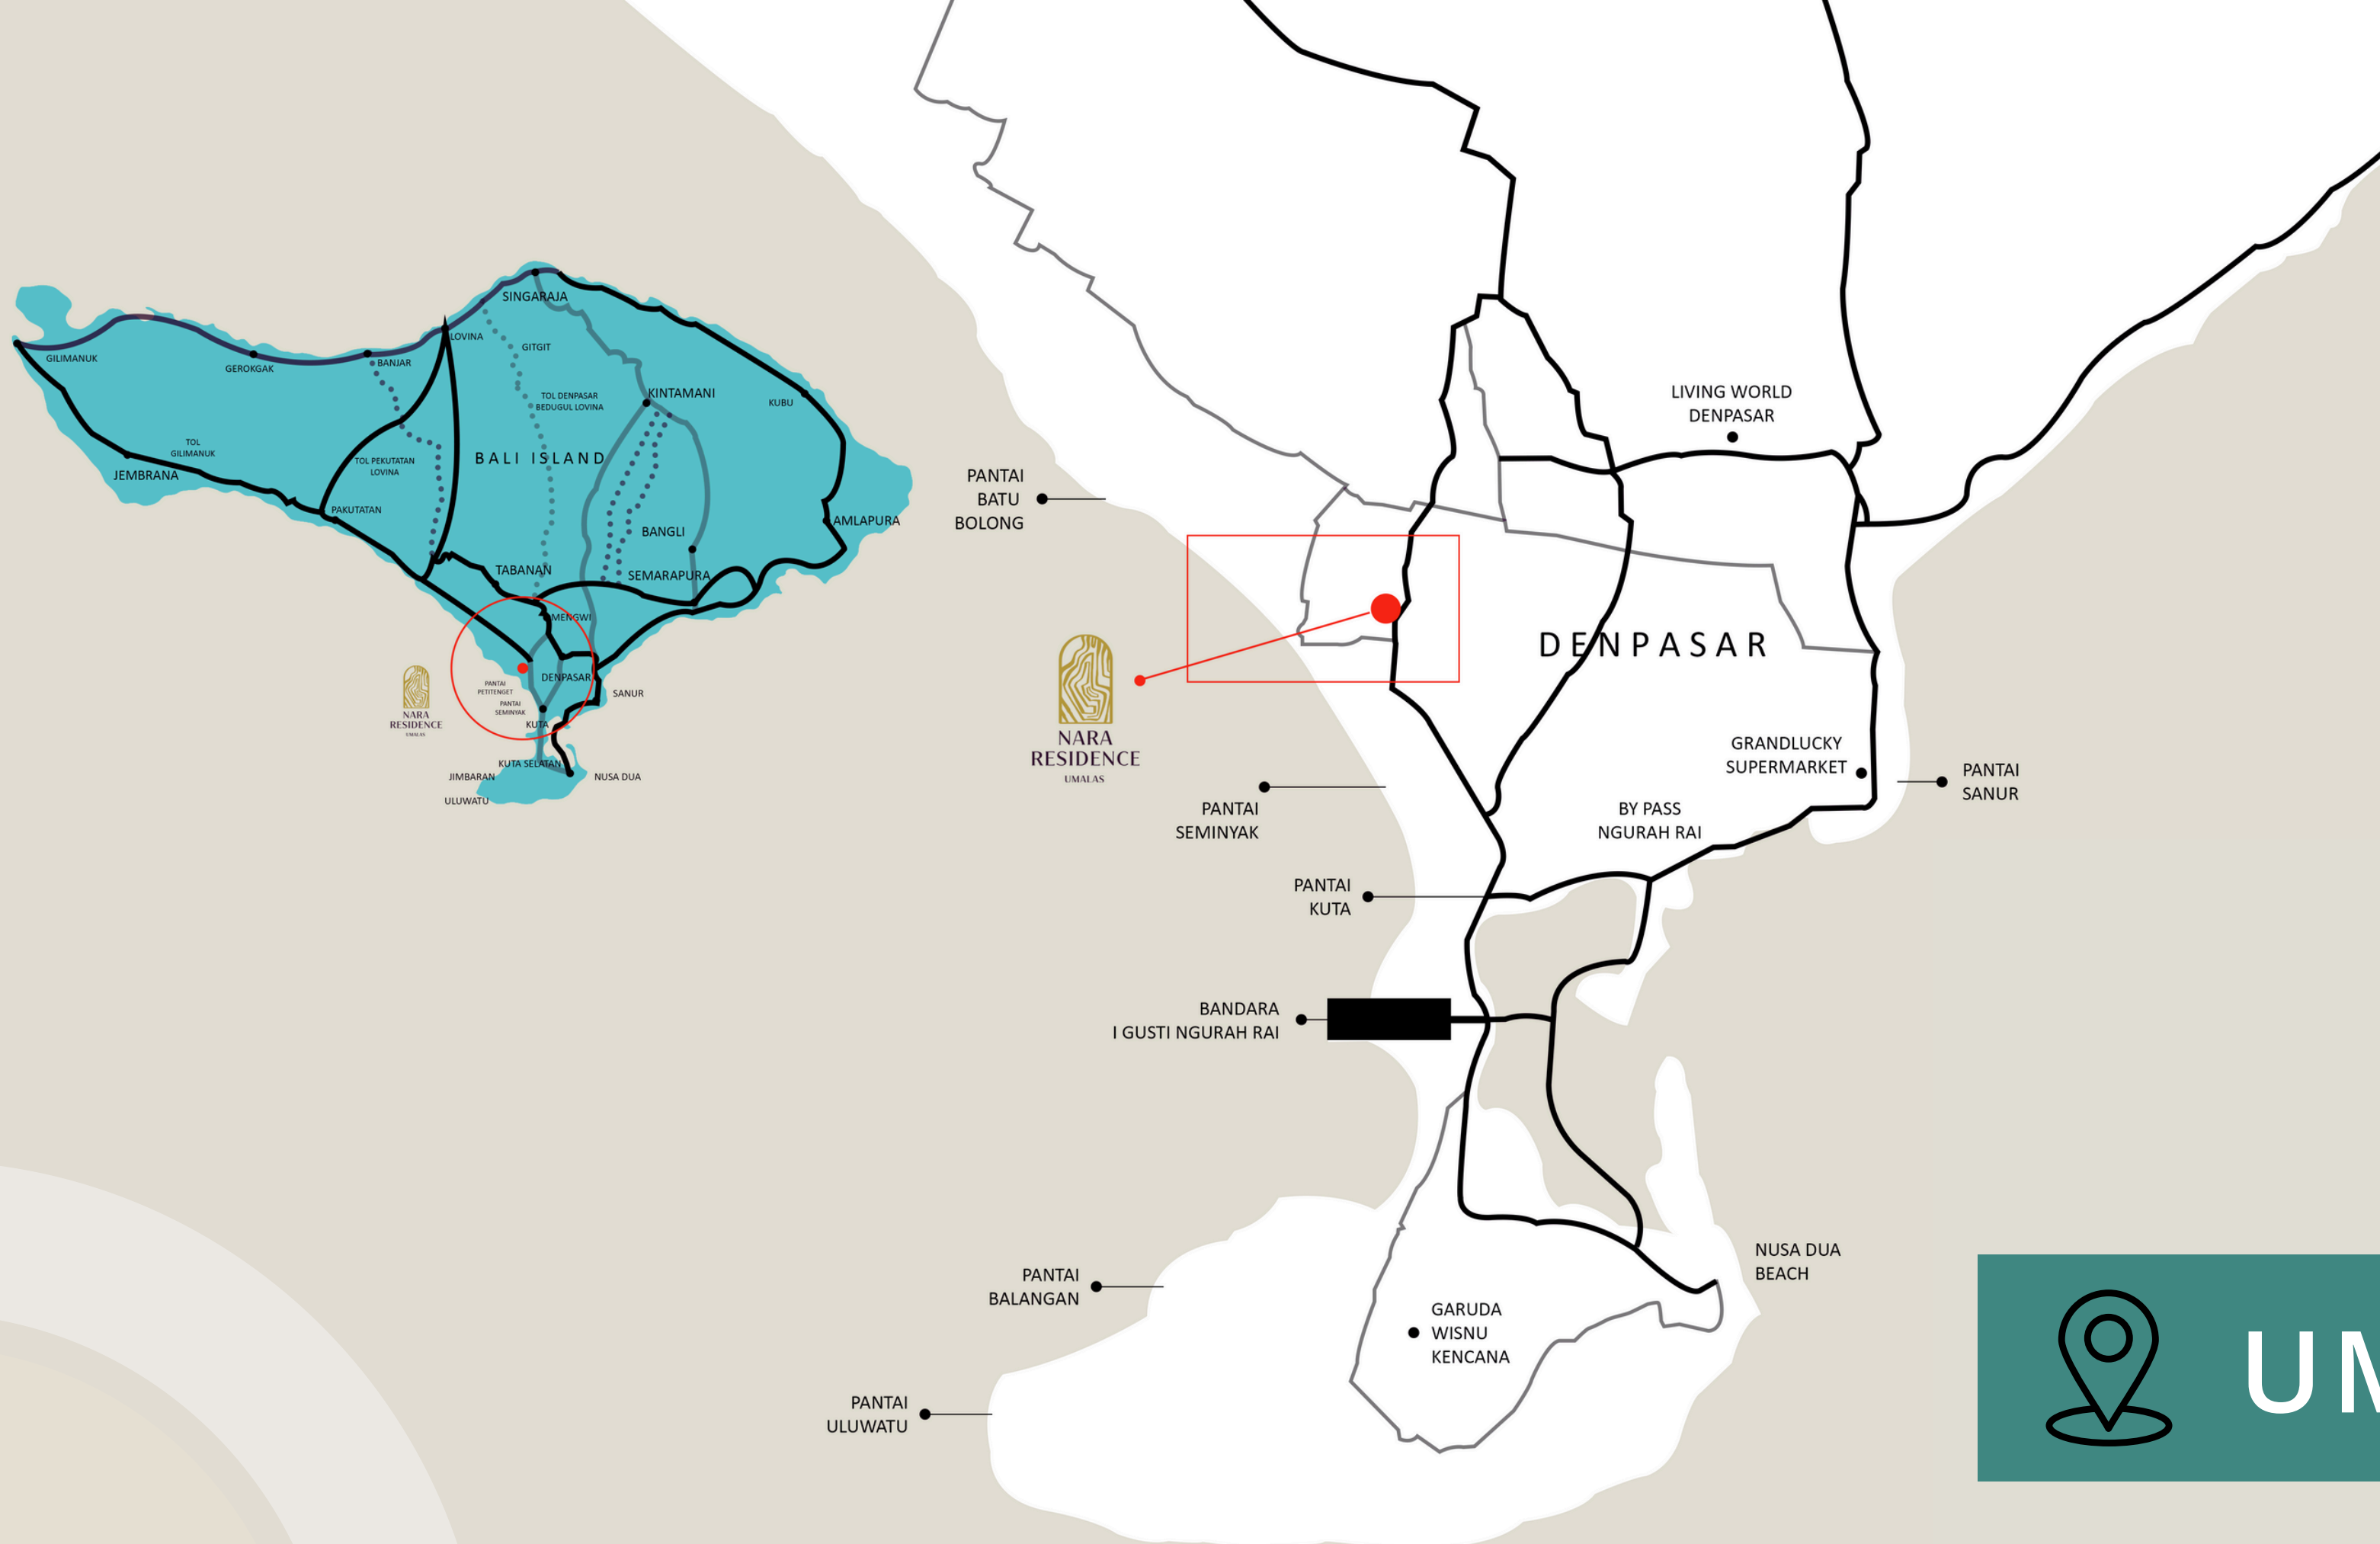

NARA
RESIDENCE
UMALAS

UMALAS