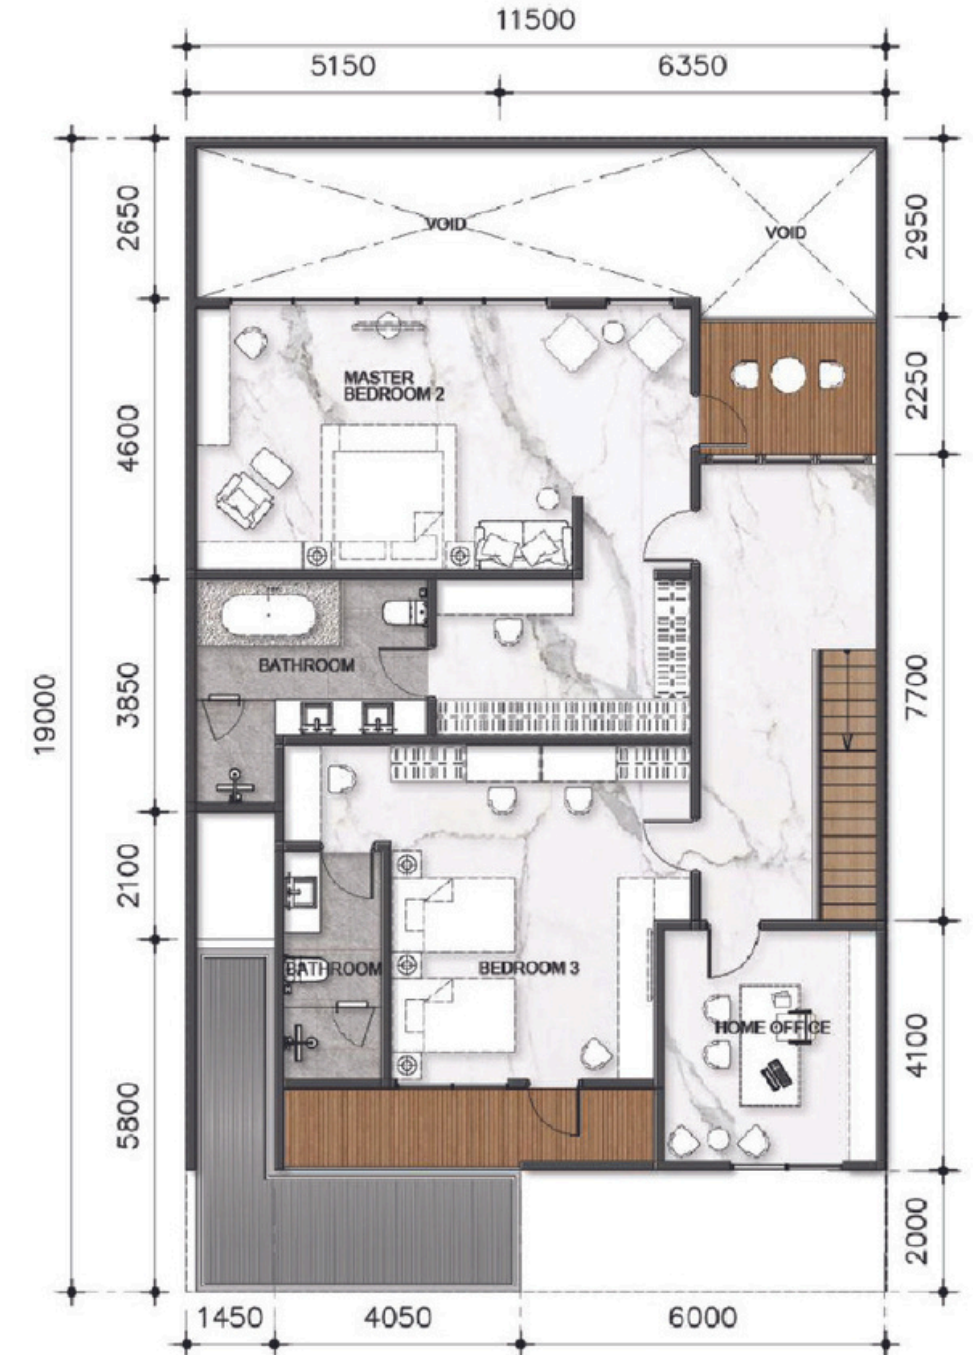

**NARA
RESIDENCE**
UMALAS

6 METER STREET ROW

The design picture shown is for illustration purposes only, it may not be an exact contract and could be vary due to agreed adjustment based on the actual condition

LB LT DASAR = 121.30 M2
DENAH LT DASAR
TIPE 10x20
SKALA 1 : 100 - A3

LB LT 2 = 132.41 M2
DENAH LT 2
TIPE 10x20
SKALA 1 : 100 - A3

TYPE A
(10X20)

VILLA UMALAS BALI - TIPE B
TIPE 10X15
LB = 198.37 M2

LB LT DASAR = 88.00 M2
DENAH LT DASAR
TIPE 10x15
SKALA 1 : 100 - A3

LB LT 2 = 108.37 M2
DENAH LT 2
TIPE 10x15
SKALA 1 : 100 - A3

TYPE B
(10X15)

VILLA UMALAS BALI - TIPE C
TIPE 11.5X19
LB = 270.28 M2

LB LT DASAR = 116.88 M2

DENAH LT DASAR
TIPE 11.5x19

SKALA 1 : 100 - A3

LB LT 2 = 153.44 M2