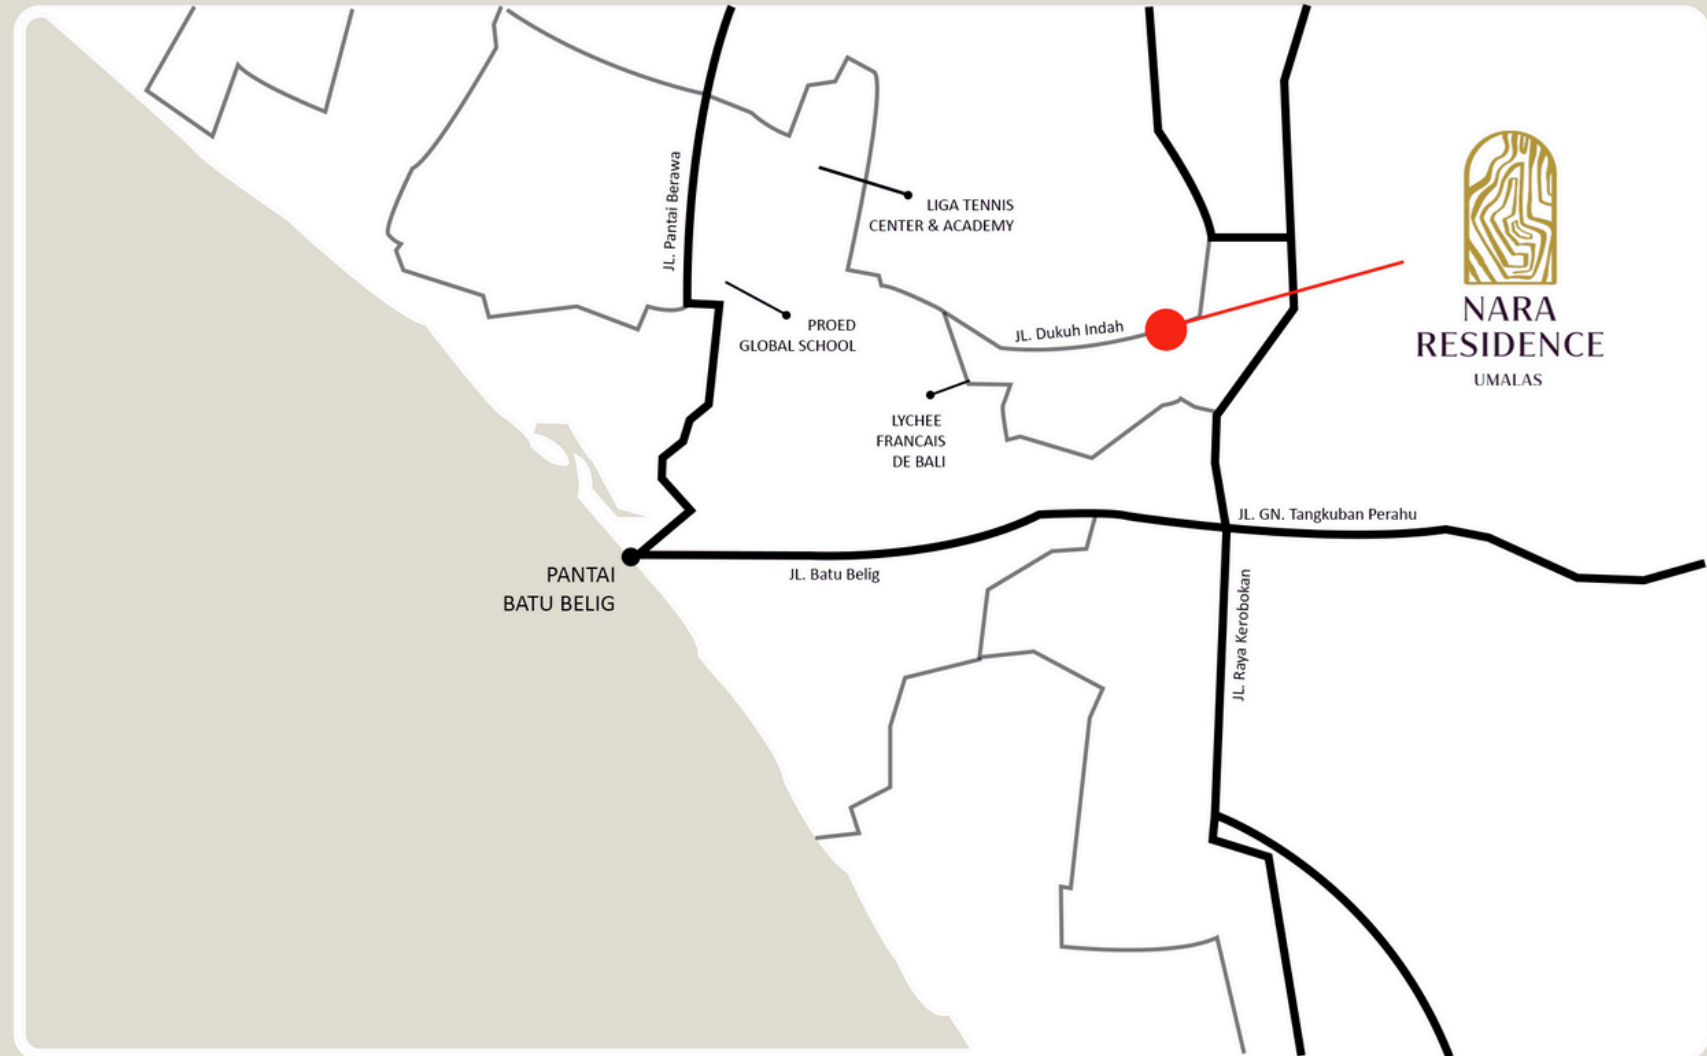

NARA
RESIDENCE
UMALAS

The design picture shown is for illustration purposes only, it may not be an exact contract and could be vary due to agreed adjustment based on the actual condition

Why?

Nara Residence is a relaxed neighbourhood nestled by rice fields, located not far from the popular coastal area of Seminyak, Petitenget, and Canggu which offer an endless selection of café/restaurant, beach club and many more. Not only for holiday, Nara Residence strategic place near to Business Distric (Gatsu - Denpasar) and a perfect place to settle with family, it is only 4 minutes to the international school, such as Lycee Francais de Bali.

NARA
RESIDENCE
UMALAS

LOCATION

NARA
RESIDENCE
UMALAS

BALI

NARA
RESIDENCE
UMALAS

NARA
RESIDENCE
UMALAS

UMALAS

BANDARA I GUSTI NGRAH RAI

STRATEGIC LOCATION

PEPITO MARKET

PROED GLOBAL SCHOOL

LIGA TENNIS CENTER & ACADEMY

LYCHEE FRANCAIS DE BALI

- **1 Menit**
Pepito Express
- **2 Menit**
Padel Umalas
- **6 Menit**
ProEd Global School
- **10 Menit**
Batu Belig Beach
- **15 Menit**
Finns Recreation Club
- **4 Menit**
Lycee Francais De Bali
- **6 Menit**
Liga Tennis Center & Academy
- **15 Menit**
Canggu Community School
- **35 Menit**
I Gusti Ngurah Rai Airport