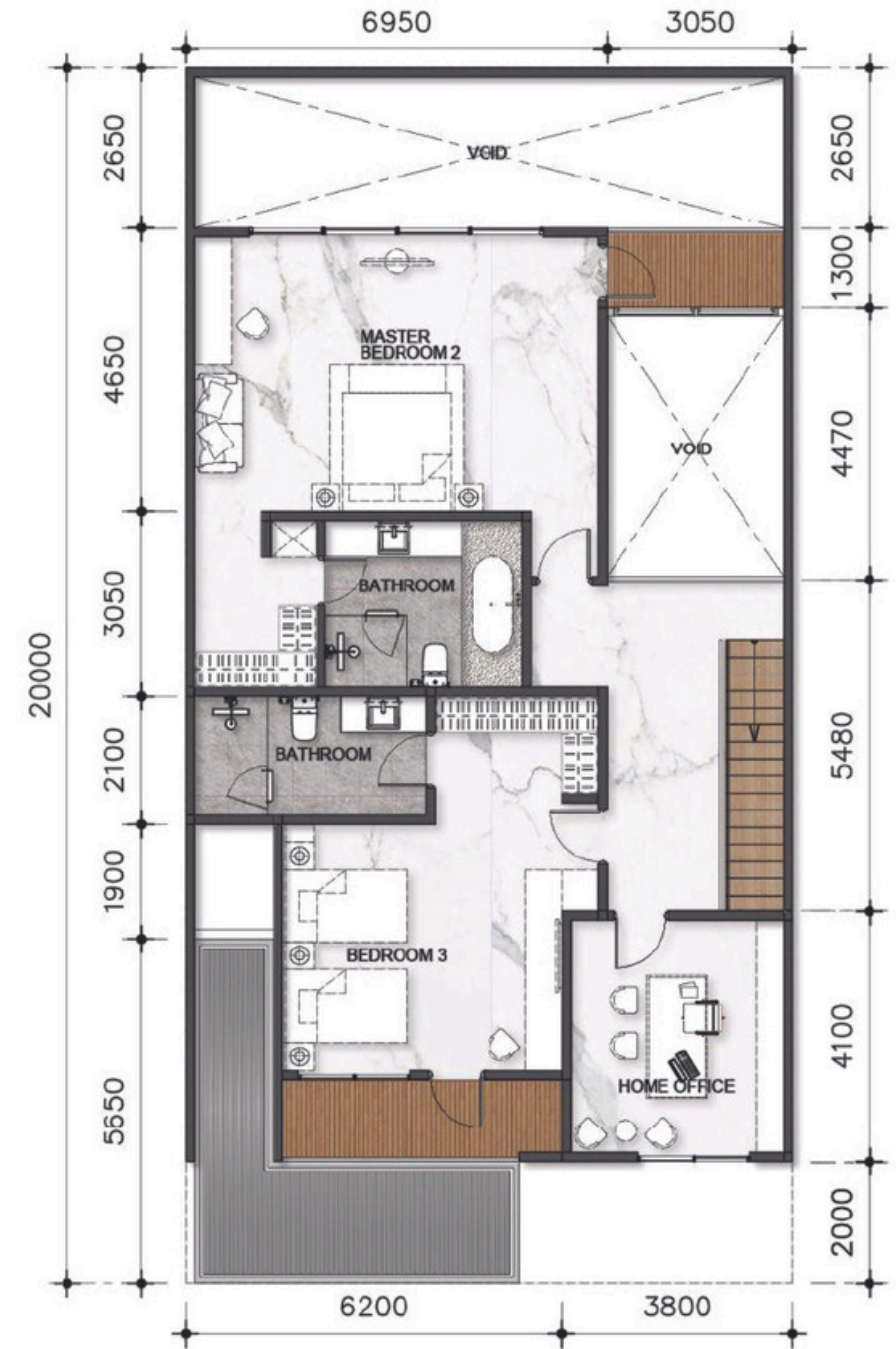

The design picture shown is for illustration purposes only, it may not be an exact contract and could be vary due to agreed adjustment based on the actual condition

NARA
RESIDENCE
UMALAS

FLOORPLAN

VILLA UMALAS BALI - TIPE A
TIPE 10X20 - OPSI 1
LB = 253.71 M2

LB LT DASAR = 121.30 M2
DENAH LT DASAR
TIPE 10x20
SKALA 1 : 100 - A3

LB LT 2 = 132.41 M2
DENAH LT 2
TIPE 10x20
SKALA 1 : 100 - A3

TYPE A
(10X20)

VILLA UMALAS BALI - TIPE B
TIPE 10X15
LB = 198.37 M2

LB LT DASAR = 88.00 M2
DENAH LT DASAR
TIPE 10x15
SKALA 1 : 100 - A3