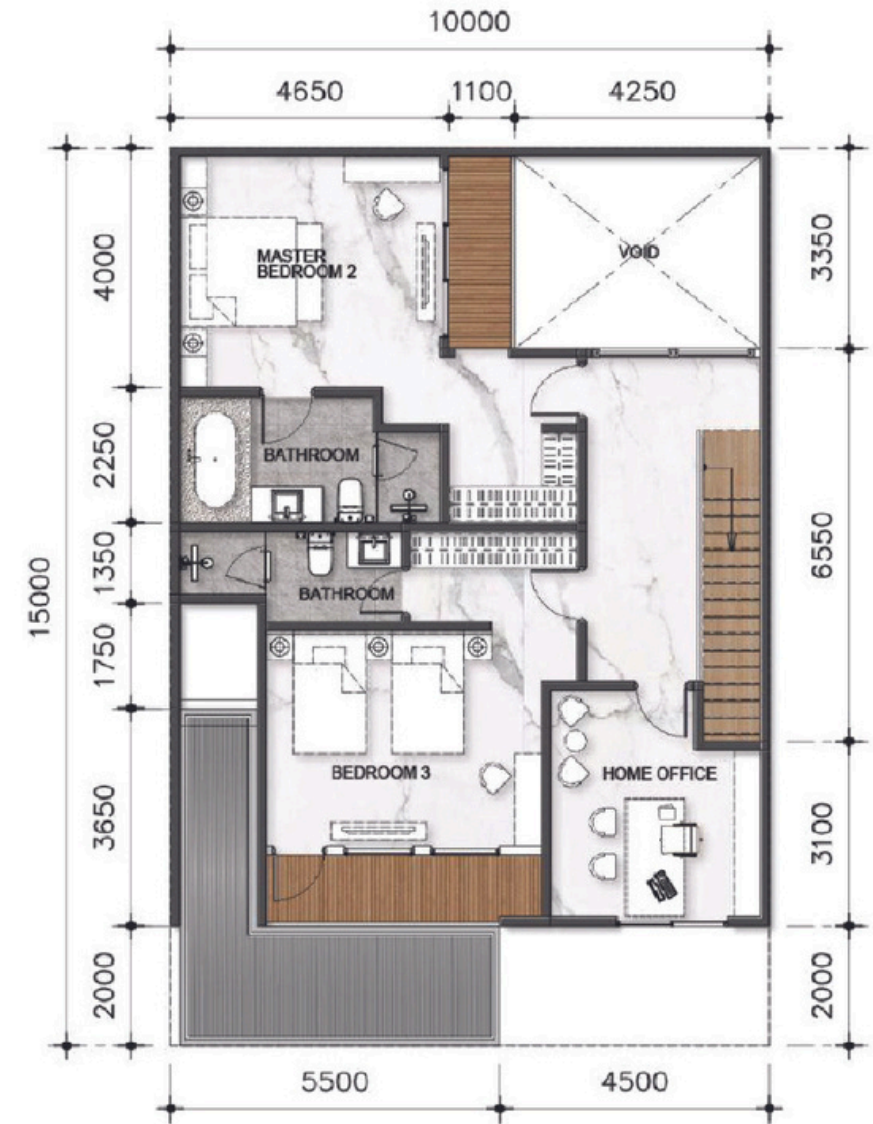

The design picture shown is for illustration purposes only, it may not be an exact contract and could be vary due to agreed adjustment based on the actual condition

NARA
RESIDENCE
UMALAS

FLOORPLAN

VILLA UMALAS BALI - TIPE A
TIPE 10X20 - OPSI 1
LB = 253.71 M2

LB LT DASAR = 121.30 M2
DENAH LT DASAR
TIPE 10x20
SKALA 1 : 100 - A3

LB LT 2 = 132.41 M2
DENAH LT 2
TIPE 10x20
SKALA 1 : 100 - A3

TYPE A
(10X20)

VILLA UMALAS BALI - TIPE B
TIPE 10X15
LB = 198.37 M2

LB LT DASAR = 88.00 M2
DENAH LT DASAR
TIPE 10x15
SKALA 1 : 100 - A3

LB LT 2 = 108.37 M2
DENAH LT 2
TIPE 10x15
SKALA 1 : 100 - A3

TYPE B
(10X15)

VILLA UMALAS BALI - TIPE C
TIPE 11.5X19
LB = 270.28 M2

LB LT DASAR = 116.88 M2

DENAH LT DASAR
TIPE 11.5x19

SKALA 1 : 100 - A3

LB LT 2 = 153.44 M2