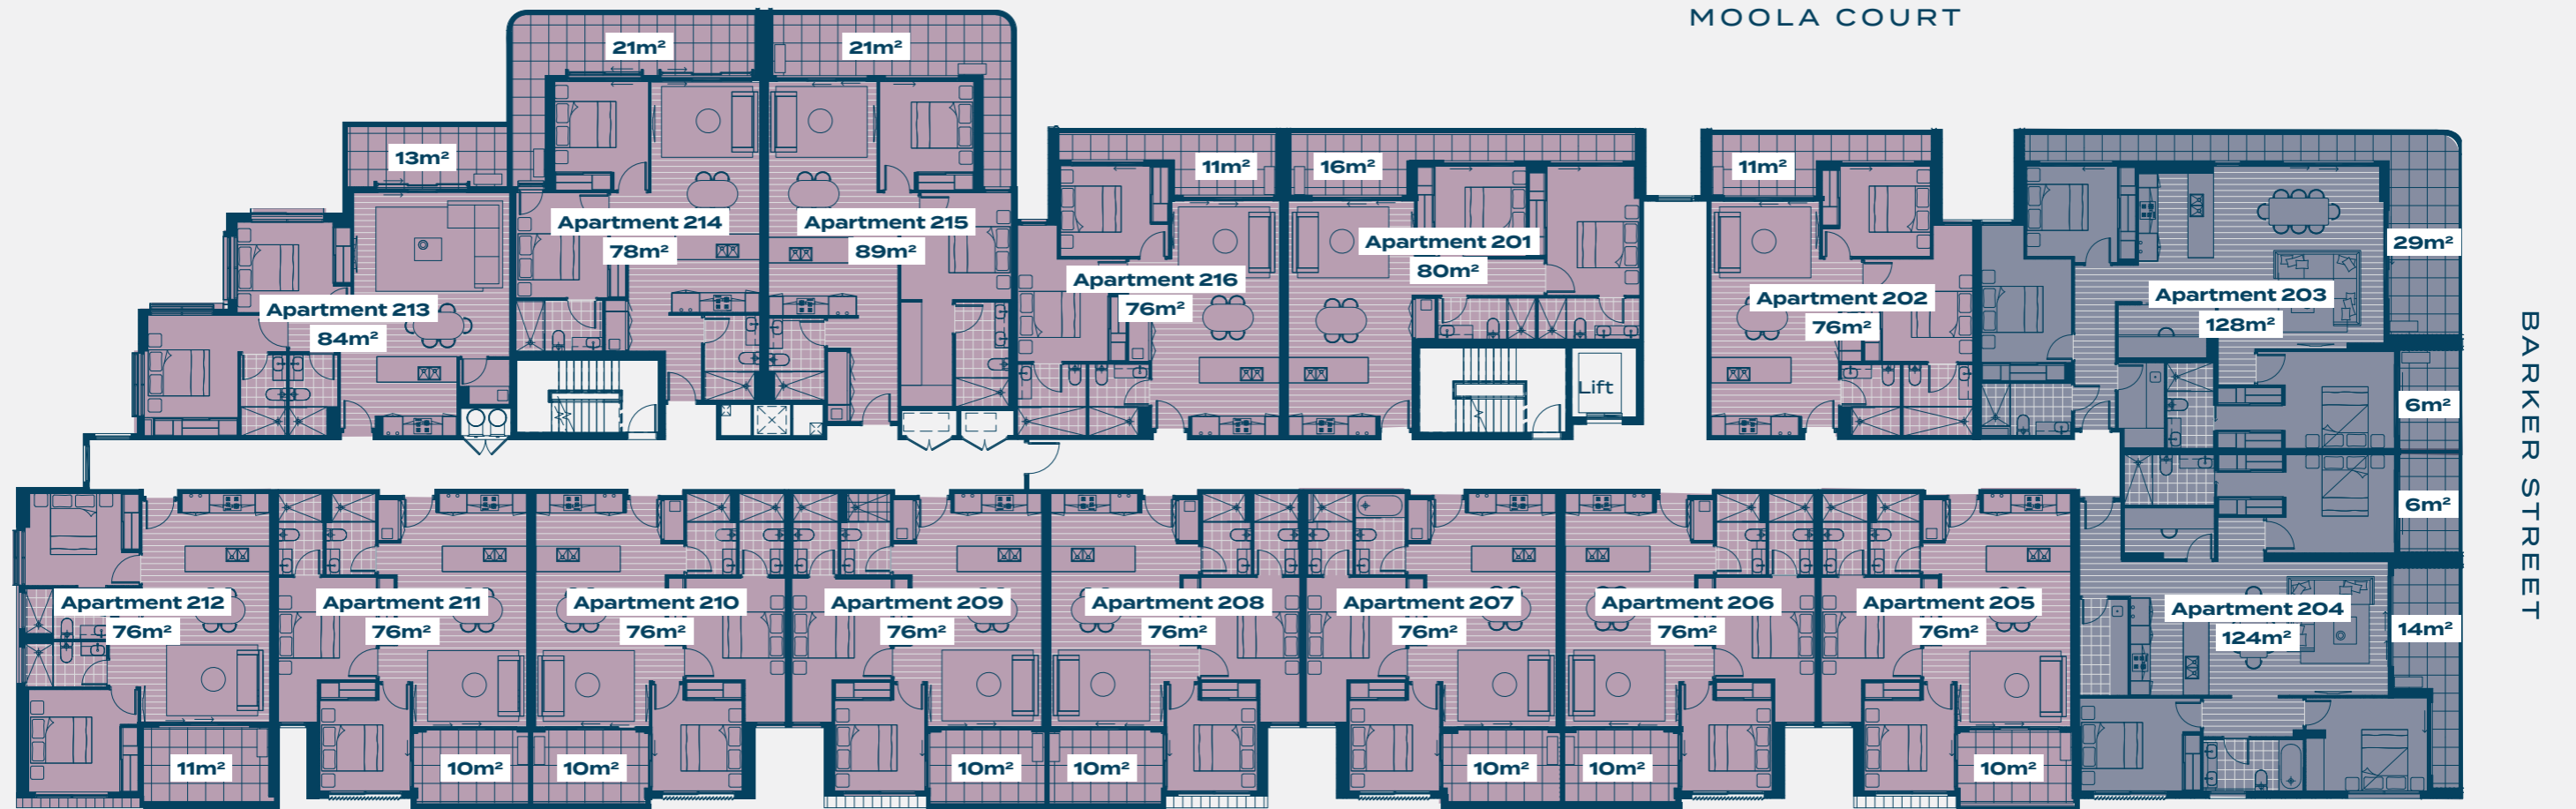

MOOLA COURT
CHELTENHAM

- 1 BEDROOM
- 2 BEDROOM
- 3 BEDROOM

→ NORTH

LEVEL 2

This floorplan is for marketing purposes only. The information contained in this floorplan has been produced in good faith with due care. This floorplan has been measured in accordance with the Property Council of Australia method of measurement for residential property.