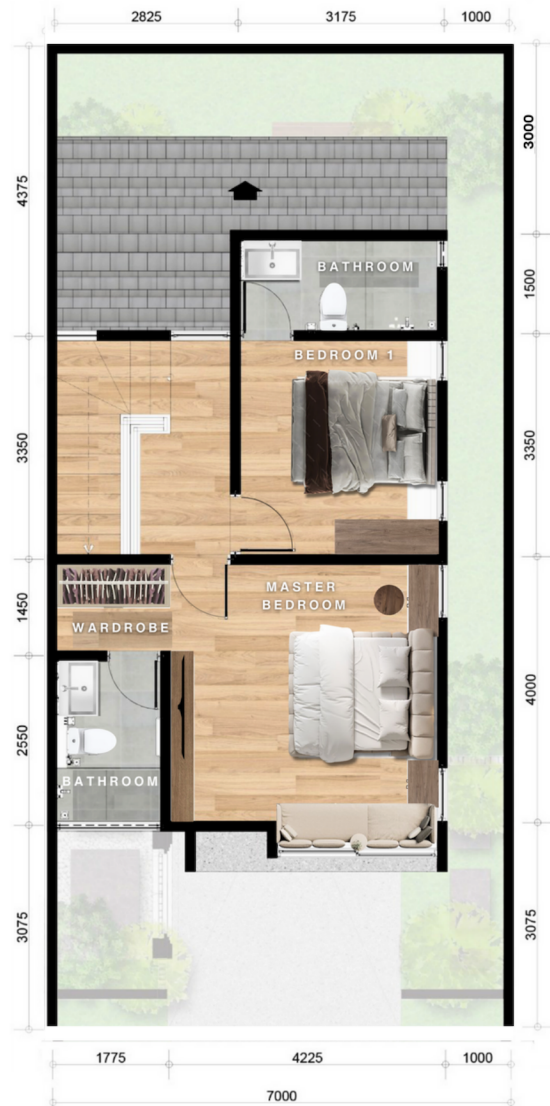

BALÉ DAMÉ

Sanctuary of Harmony

A PROJECT BY
PRADIPTALAND
PT. PRADIPTA GENTARI NAWASENA

www.baledame.id

TYPE SERENITY

7 x 15

1st FLOOR

2nd FLOOR

TYPE SOLITUDE

6 x 15

1st FLOOR

2nd FLOOR

DISCLAIMER:
 The contents and information in this brochure are for general marketing purposes only. All statements are believed to be correct, but they should not be regarded as final specifications. The plans, specifications, images, and other details are only examples and must be approved by the relevant authority. The developer, agents, and other third parties can not be held responsible for any disparities between plans and final products. Developer has the right to make changes and adjustments.

THE SITE PLAN

LEGEND

- BLOCK A 7x15
- BLOCK A 6x15
- BLOCK C 7x15
- BLOCK C 6x15
- BLOCK D 7x16
- BLOCK E 7x15

All images are for illustration purposes only and do not reflect actual conditions. Swimming pools are not included.