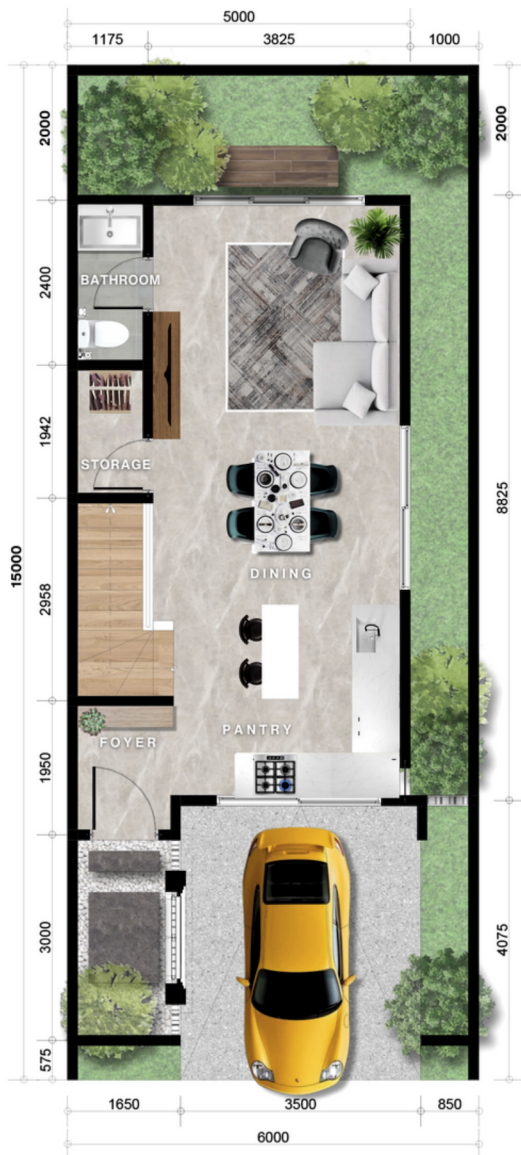

TYPE SOLITUDE

6 x 15

1st FLOOR