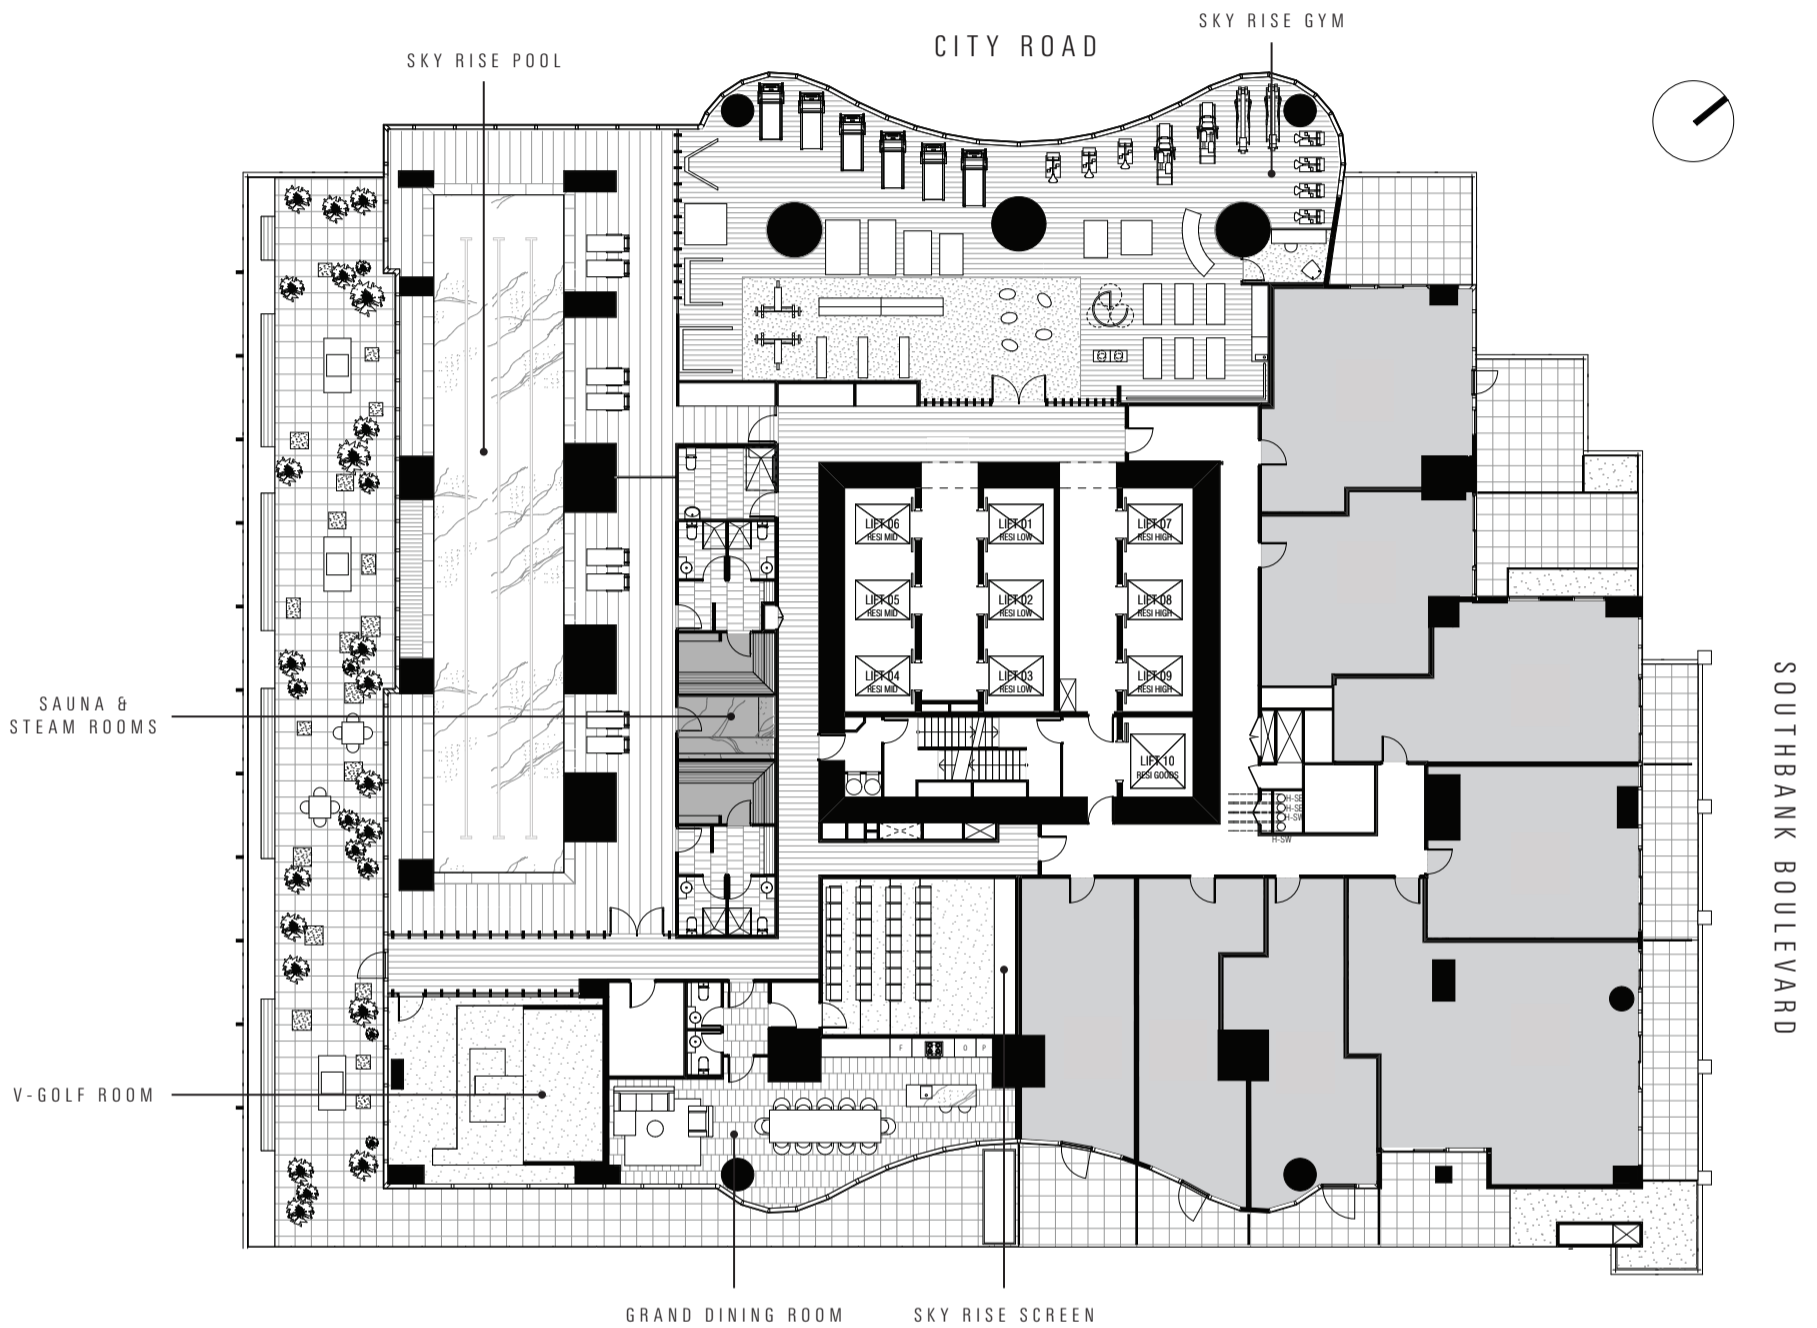

# AUSTRALIA 108

MELBOURNE

## SKY RISE CLUB

LEVEL 11